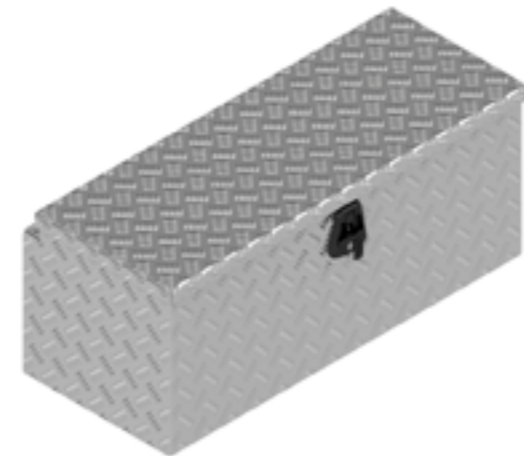

De Haan Box WV

De Haan Box WS

De Haan Box WT

This box has a recessed lid so that it can be mounted against the front of a trailer. The box is equipped with stainless steel hinges and can be locked by means of a pivot-, snap- or T-lock. The box is provided with a rubber seal so the contents remain free from water and dust.