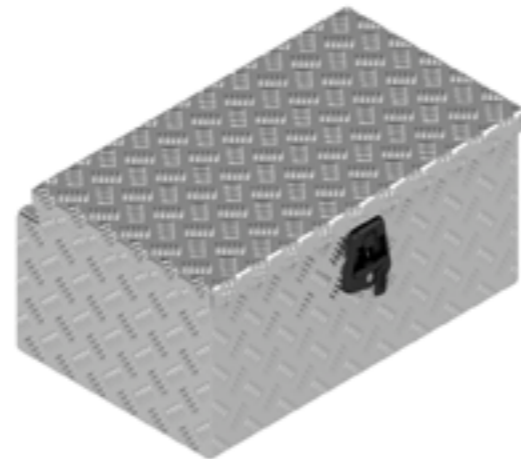

De Haan Box MV

De Haan Box MS

De Haan Box LV

De Haan Box LS

De Haan Box MT

De Haan Box LT

This box has a recessed lid so that it can be mounted against the front of a trailer. The box is equipped with stainless steel hinges and can be locked by means of a pivot-, snap- or T-lock. The box is provided with a rubber seal so the contents remain free from water and dust.