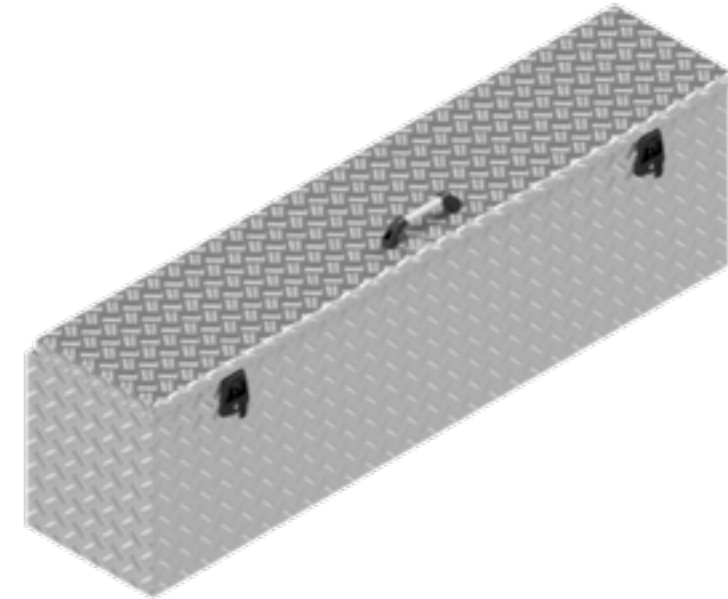

De Haan Box 184053 BT