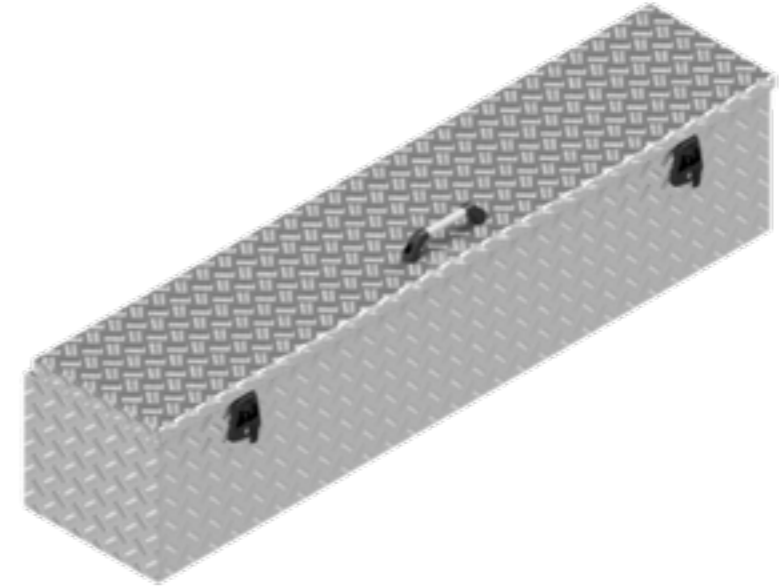

De Haan Box 156060 BT