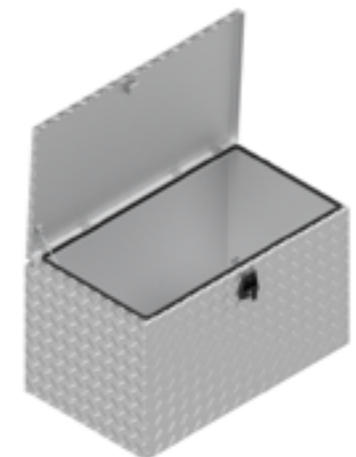

De Haan Box 106060 BZT