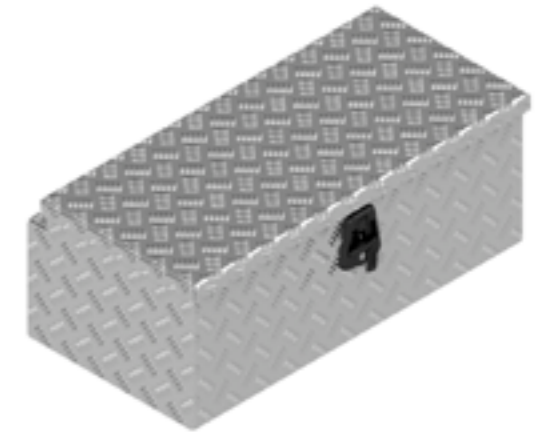

De Haan Box MV

De Haan Box MS

De Haan Box LV

De Haan Box LS

De Haan Box MT

De Haan Box LT

This box has a recessed lid so that it can be mounted against the front of a trailer. The box is equipped with stainless steel hinges and can be locked by means of a pivot-, snap- or T-lock. The box is provided with a rubber seal so the contents remain free from water and dust.