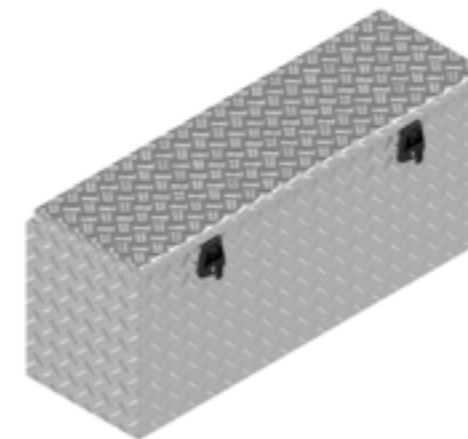

De Haan Box 124053 BZT