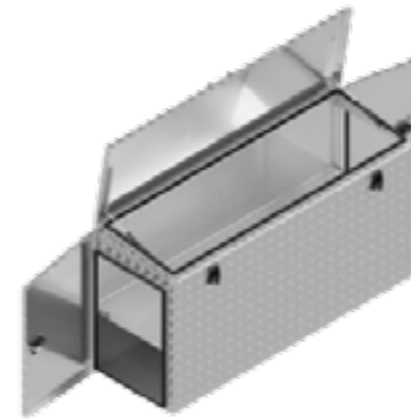

# BOX DLL

Article number	Description	Lock	Dimensions LxDxH	Material	Weight	Chain
4830372	Box DLL	Pivotlock	1900x600x900	Aluminium diamond plate 2,5/4	74 kg	2

De Haan Box DLL

This box has a recessed lid so that it can be mounted against the front of a trailer. The box is equipped with stainless steel hinges and can be locked by means of a pivot-, snap- or T-lock. The box is provided with a rubber seal so the contents remain free from water and dust.