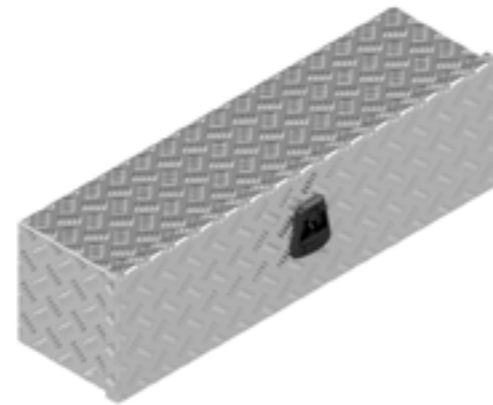

De Haan Box OMT