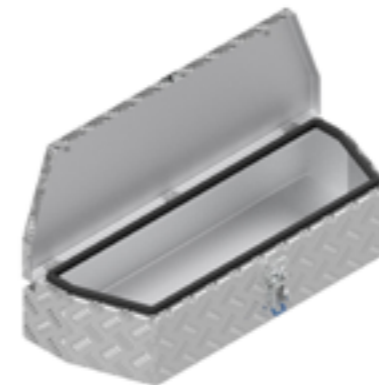

De Haan Box HLV

De Haan Box HLS

De Haan Box HBM

De Haan Box HLT

This box has a recessed lid so that it can be mounted against the front of a trailer. The box is equipped with stainless steel hinges and can be locked by means of pivot- or snap locks. The box is provided with a rubber seal so the contents remain free from water and dust.

# BOX HBM

Article number	Description	Lock	Dimensions LxDxH	Material	Weight	Chain
4830245	Box HBM	Snaplock	85x33x19	Aluminium diamond plate 2,5/4	9,45 kg	0

This box has a recessed lid so that it can be mounted against the front of a trailer. The box is equipped with stainless steel hinges and can be locked by means of a pivot-, snap- or T-lock. The box is provided with a rubber seal so the contents remain free from water and dust.