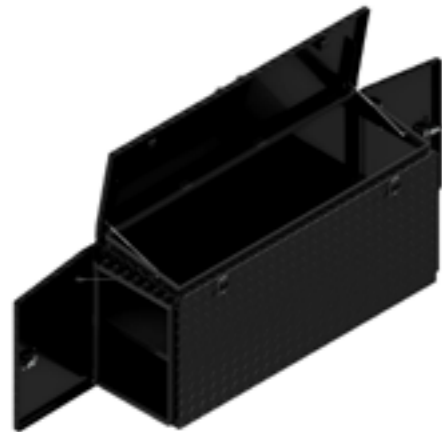

# BOX DLLz

Article number	Description	Lock	Dimensions LxDxH	Material	Weight	Gas spring
4830385	Box DLLZ	Pivotlock	1900x600x900	Aluminium diamond plate 2,5/4	74	2

De Haan Box DLL

This box features a recessed lid, allowing it to be mounted against the front board of the trailer. It is equipped with stainless steel hinges and secured with Pivot locks. A rubber seal is fitted in the box opening to keep the contents protected from splashing water and dust. On request, this box can also be supplied with pre-installed drawers.