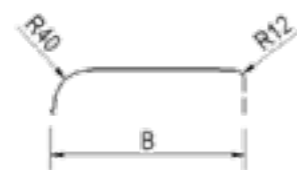

DE HAAN THRV

Article number	Description	L	B	H	Material	Weight
212262	THRV 22131	1310	220	375	Steel	3.8 kg
212266	THRV 24170	1700	240	445	Steel	5.4 kg