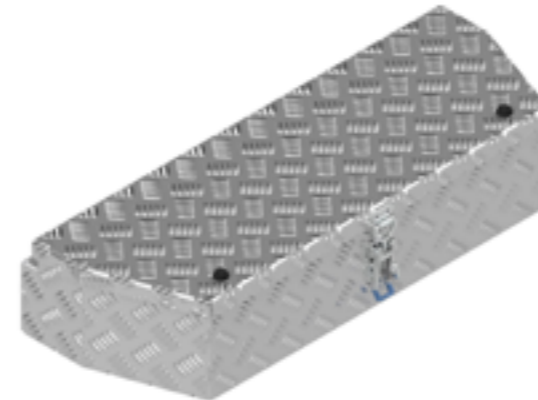

De Haan Box HLV

De Haan Box HLS

De Haan Box HBM

De Haan Box HLT

This box has a recessed lid so that it can be mounted against the front of a trailer. The box is equipped with stainless steel hinges and can be locked by means of pivot- or snap locks. The box is provided with a rubber seal so the contents remain free from water and dust.