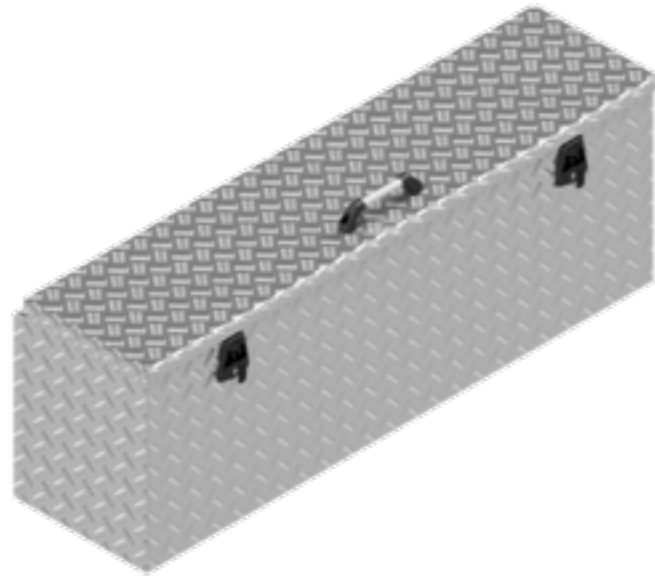

BOX MADE TO ORDER

Article number	Description	Lock	Dimensions LxDxH	Material	Weight	Handle	Gas spring
4830107	154053 BT	T-Lock	150x40x53	Aluminium diamond plate 2,5/4	30 kg	1	2

De Haan Box 154053 BT