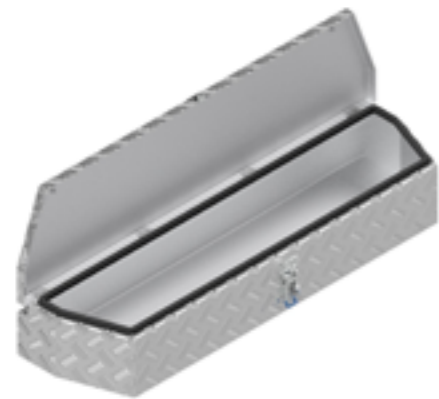

De Haan Box HLV

De Haan Box HLS

De Haan Box HBM

De Haan Box HLT

This box has a recessed lid so that it can be mounted against the front of a trailer. The box is equipped with stainless steel hinges and can be locked by means of pivot- or snap locks. The box is provided with a rubber seal so the contents remain free from water and dust.

# BOX HBM

Article number	Description	Lock	Dimensions LxDxH	Material	Weight	Chain
4830245	Box HBM	Snaplock	85x33x19	Aluminium diamond plate 2,5/4	9,45 kg	0

This box has a recessed lid so that it can be mounted against the front of a trailer. The box is equipped with stainless steel hinges and can be locked by means of a pivot-, snap- or T-lock. The box is provided with a rubber seal so the contents remain free from water and dust.

# BOX HBL

Article number	Description	Lock	Dimensions LxDxH	Material	Weight	Chain
4830246	Box HBL	Snaplock	118x33x19	Aluminium diamond plate 2,5/4	13,1 kg	0

De Haan Box HBL

This box has a recessed lid so that it can be mounted against the front of a trailer. The box is equipped with stainless steel hinges and can be locked by means of pivot- or snap locks. The box is provided with a rubber seal so the contents remain free from water and dust.