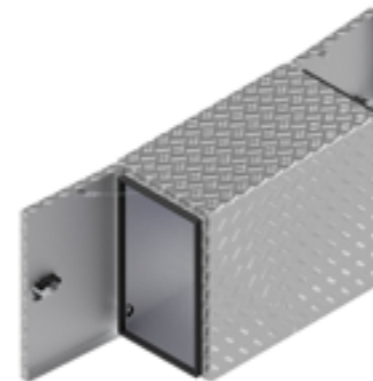

Box GMS

Article number	Description	Dimensions LxDxH	Material	Weight	Lock
4830366	De Haan Box GMS	720x450x650	Aluminium diamond plate 2,5/4	19,13	Snaplock

Box GDT

Article number	Description	Dimensions LxDxH	Material	Weight	Lock
4830367	De Haan Box GDT	900x450x700	Aluminium diamond plate 2,5/4	27,94	T-Lock