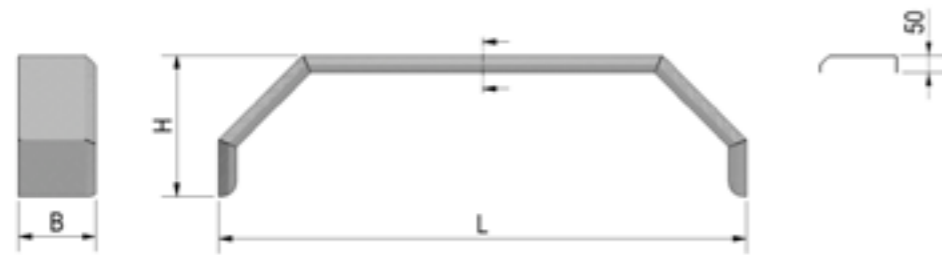

# BOXEN

TYPES ECO LINE, STANDARD, HIGH LOADER, SIDE, BT en GASS BOTLE

# EXPLANATION DIMENSIONS

Dimensions in cm

L = Length

H = Height

D = Depth