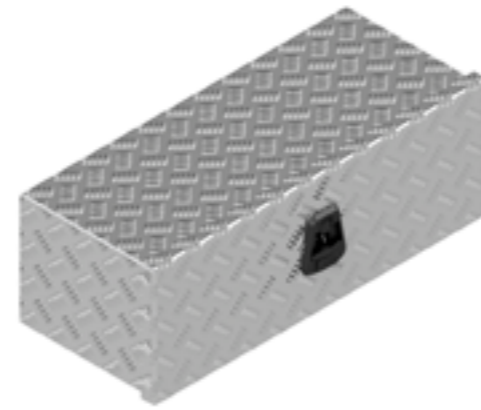

De Haan Box OT