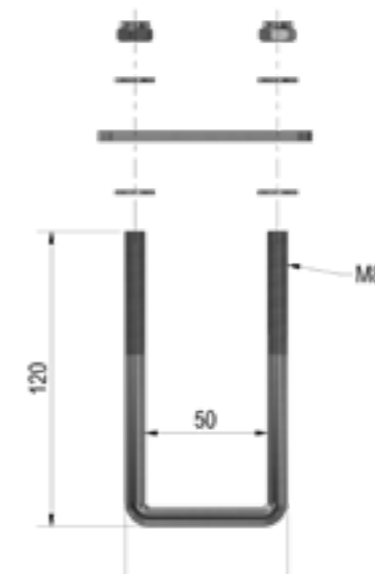

With this mounting set it is possible to mount a box on a drawbar.