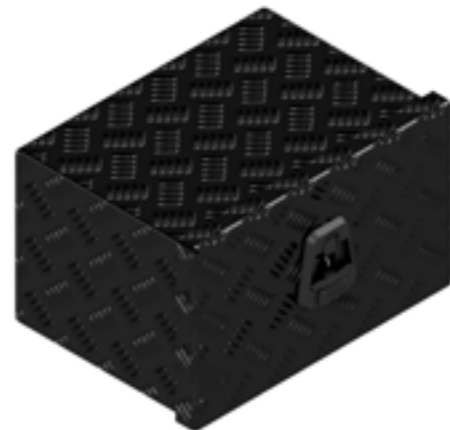

De Haan Box OKTz