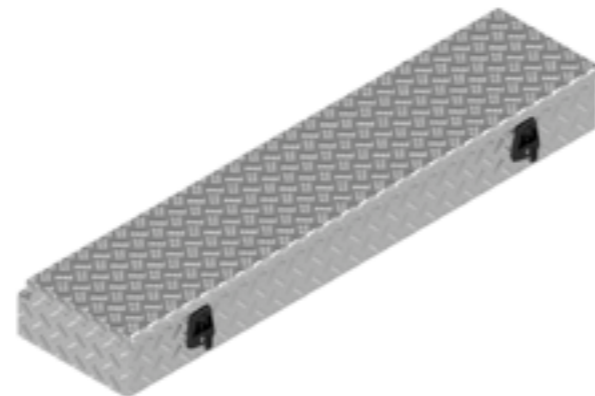

De Haan Box HLV

De Haan Box HLS

De Haan Box HBM

De Haan Box HLT

This box has a recessed lid so that it can be mounted against the front of a trailer. The box is equipped with stainless steel hinges and can be locked by means of pivot- or snap locks. The box is provided with a rubber seal so the contents remain free from water and dust.