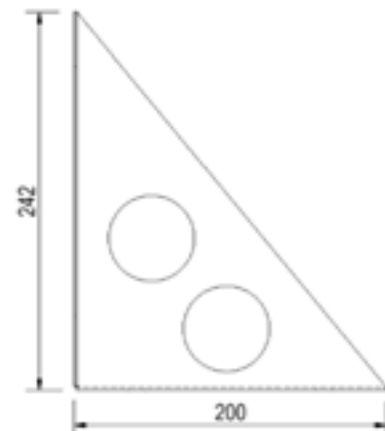

BOX SUPPORT

Article number	Description	Quantity	Material
4830215	Box 0-Supportset	2 pieces	Galvanized steel