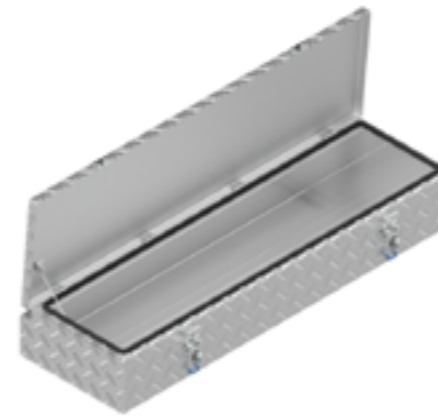

De Haan Box HV

De Haan Box HS

De Haan Box HES

De Haan Box HT

This box has a recessed lid so that it can be mounted against the front of a trailer. The box is equipped with stainless steel hinges and can be locked by means of pivot- or snap locks. The box is provided with a rubber seal so the contents remain free from water and dust.

# BOX HES

Article number	Description	Lock	Dimensions LxDxH	Material	Weight	Chain
4830165	Box HES	Snaplock	120x38x19	Aluminium diamond plate 2,5/4	17 kg	1

This box has a recessed lid so that it can be mounted against the front of a trailer. The box is equipped with stainless steel hinges and can be locked by means of pivot- or snap locks. The box is provided with a rubber seal so the contents remain free from water and dust.