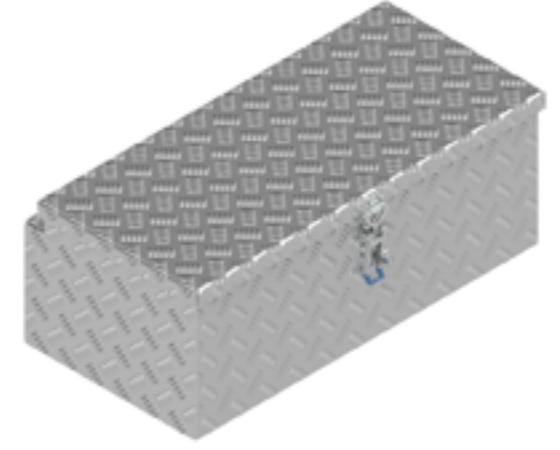

De Haan Box Ecoline S 90x32x19

De Haan Box Ecoline S 90x32x15

De Haan Box SV

De Haan Box S2

De Haan Box ST

This box has a recessed lid so that it can be mounted against the front of a trailer. The box is equipped with stainless steel hinges and can be locked by means of a pivot-, snap- or T-lock. The box is provided with a rubber seal so the contents remain free from water and dust.

De Haan Box MV

De Haan Box MS

De Haan Box LV

De Haan Box LS

De Haan Box MT

De Haan Box LT

This box has a recessed lid so that it can be mounted against the front of a trailer. The box is equipped with stainless steel hinges and can be locked by means of a pivot-, snap- or T-lock. The box is provided with a rubber seal so the contents remain free from water and dust.