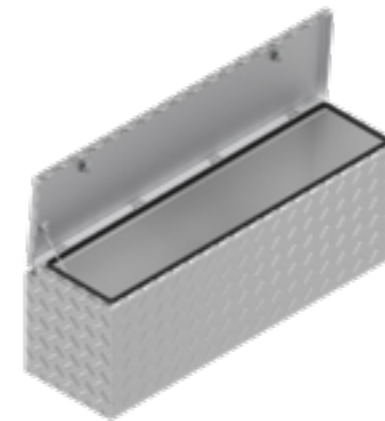

# BOX WXV

Article number	Description	Lock	Dimensions LxDxH	Material	Weight	Chain
4830207	Box WXV	Pivotlock	95x40x25	Aluminium diamond plate 2,5/4	12 kg	1

De Haan Box WXV

This box has a recessed lid so that it can be mounted against the front of a trailer. The box is equipped with stainless steel hinges and can be locked by means of 2 pivot locks. The box is provided with a rubber seal so the contents remain free from water and dust.

# BOX WYV

Article number	Description	Lock	Dimensions LxDxH	Material	Weight	Chain
4830208	Box WYV	Pivotlock	95x66-80x23	Aluminium diamond plate 2,5/4	13,25 kg	1

De Haan Box WYV

This box has a recessed lid so that it can be mounted against the front of a trailer. The box is equipped with stainless steel hinges and can be locked by means of a pivot lock. The box is provided with a rubber seal so the contents remain free from water and dust. There is an elevation in the bottom in order to easily turn up the jockey wheel.

# BOX HUW

Article number	Description	Lock	Dimensions LxDxH	Material	Weight	Chain
4830175	Box HUW	Pivotlock	114x34x40	Aluminium diamond plate 2,5/4	16 kg	1

De Haan Box HUW

This box has a recessed lid so that it can be mounted against the front of a trailer. The box is equipped with stainless steel hinges and can be locked by means of a pivot lock. The box is provided with a rubber seal so the contents remain free from water and dust. There is an elevation in the bottom in order to easily turn up the jockey wheel.