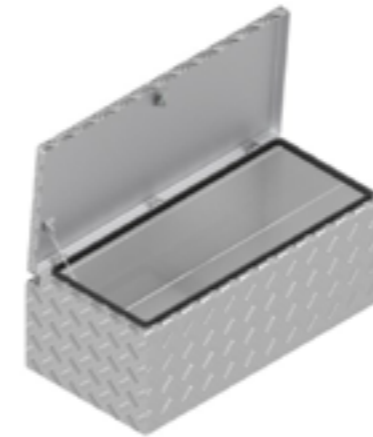

De Haan Box Ecoline S 90x32x19

De Haan Box Ecoline S 90x32x15

De Haan Box SV

De Haan Box S2

De Haan Box ST

This box has a recessed lid so that it can be mounted against the front of a trailer. The box is equipped with stainless steel hinges and can be locked by means of a pivot-, snap- or T-lock. The box is provided with a rubber seal so the contents remain free from water and dust.

De Haan Box MV

De Haan Box MS

De Haan Box LV

De Haan Box LS

De Haan Box MT

De Haan Box LT

This box has a recessed lid so that it can be mounted against the front of a trailer. The box is equipped with stainless steel hinges and can be locked by means of a pivot-, snap- or T-lock. The box is provided with a rubber seal so the contents remain free from water and dust.

This box has a recessed lid so that it can be mounted against the front of a trailer. The box is equipped with stainless steel hinges and can be locked by means of a pivot-, snap- or T-lock. The box is provided with a rubber seal so the contents remain free from water and dust.