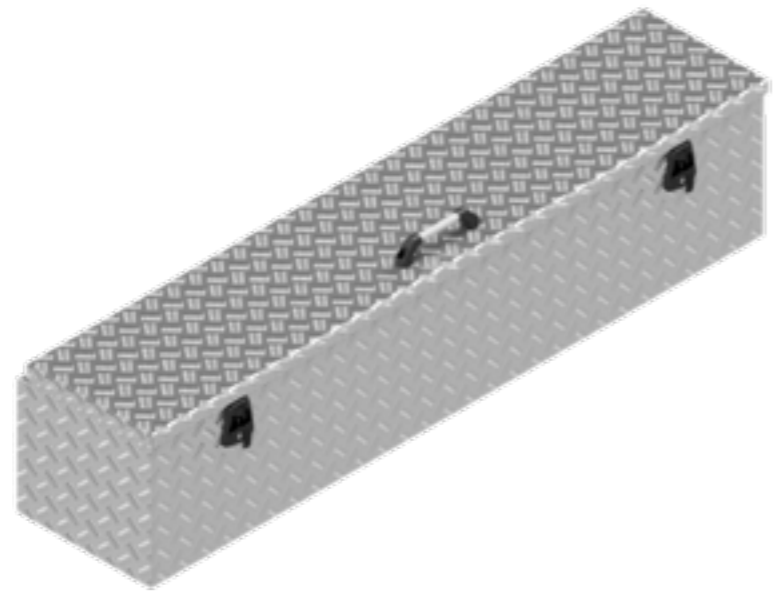

BOX MADE TO ORDER

Article number	Description	Lock	Dimensions LxDxH	Material	Weight	Handle	Gas spring
4830111	184040 BT	T-Lock	180x40x40	Aluminium diamond plate 2,5/4	29,9 kg	1	2

De Haan Box 184040 BT