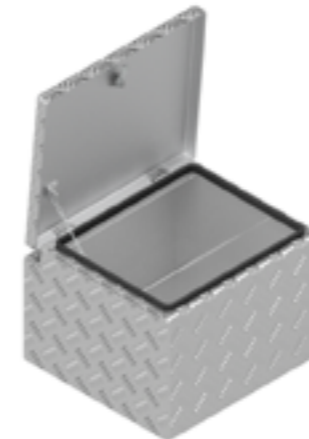

De Haan Box Ecoline S 90x32x19

De Haan Box Ecoline S 90x32x15

De Haan Box SV

De Haan Box S2

De Haan Box ST

This box has a recessed lid so that it can be mounted against the front of a trailer. The box is equipped with stainless steel hinges and can be locked by means of a pivot-, snap- or T-lock. The box is provided with a rubber seal so the contents remain free from water and dust.

De Haan Box MV

De Haan Box MS

De Haan Box LV

De Haan Box LS

De Haan Box MT

De Haan Box LT

This box has a recessed lid so that it can be mounted against the front of a trailer. The box is equipped with stainless steel hinges and can be locked by means of a pivot-, snap- or T-lock. The box is provided with a rubber seal so the contents remain free from water and dust.