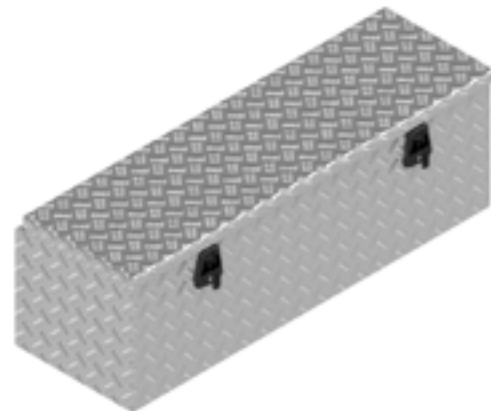

De Haan Box 124040 BZT