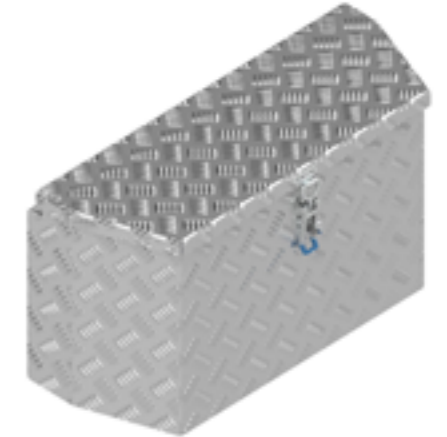

De Haan Box WV

De Haan Box WS

De Haan Box WT

This box has a recessed lid so that it can be mounted against the front of a trailer. The box is equipped with stainless steel hinges and can be locked by means of a pivot-, snap- or T-lock. The box is provided with a rubber seal so the contents remain free from water and dust.

De Haan Box PBV

De Haan Box PBS

This box has a recessed lid, allowing it to be mounted against the front board of the trailer. Additionally, this Profibox (PB) features slanted sides. The box is equipped with stainless steel hinges and can be locked with a Pivotlock. A rubber seal is fitted in the box opening to keep the contents protected from splashing water and dust.