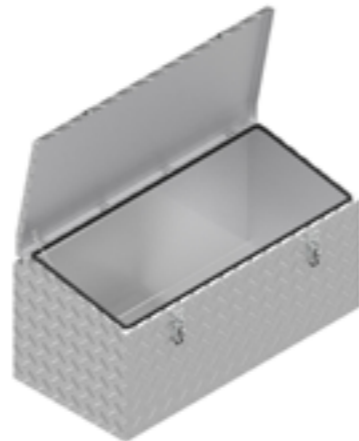

# BOX DLL

Article number	Description	Lock	Dimensions LxDxH	Material	Weight	Chain
4830372	Box DLL	Pivotlock	1900x600x900	Aluminium diamond plate 2,5/4	74 kg	2

De Haan Box DLL

This box has a recessed lid so that it can be mounted against the front of a trailer. The box is equipped with stainless steel hinges and can be locked by means of a pivot-, snap- or T-lock. The box is provided with a rubber seal so the contents remain free from water and dust.

This box has a recessed lid, allowing it to be mounted against the front board of the trailer. It is equipped with stainless steel hinges and can be locked with Pivotlocks. A rubber seal is fitted in the box opening to keep the contents protected from splashing water and dust. This box is also available on request with pre-installed drawers.