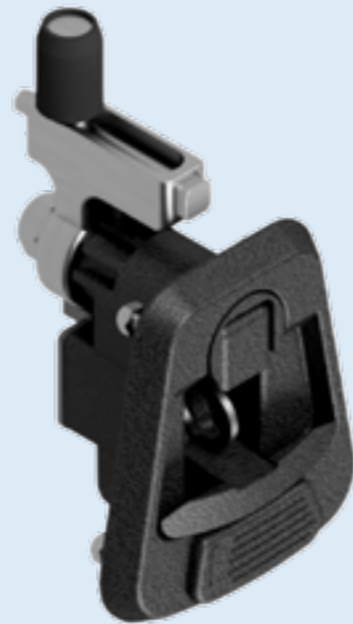

VARIOUS

LOCKS, MOUNTING SETS AND SUPPORTS

LOCKS

Article number	Description
4830230	Snaplock
4830228	Lock Profibox Plus
4830235	Pivotlock
4830233	T-Lock lid
4830232	T-Lock front
4830229	Lock clips Profibox Plus