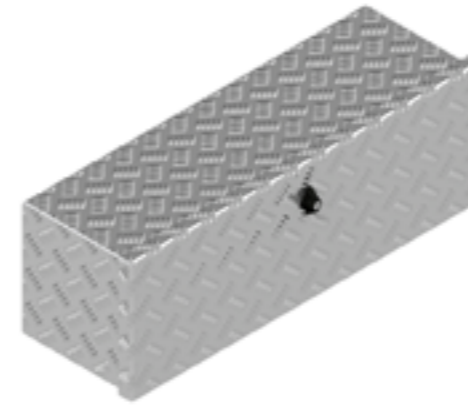

De Haan Box OSV