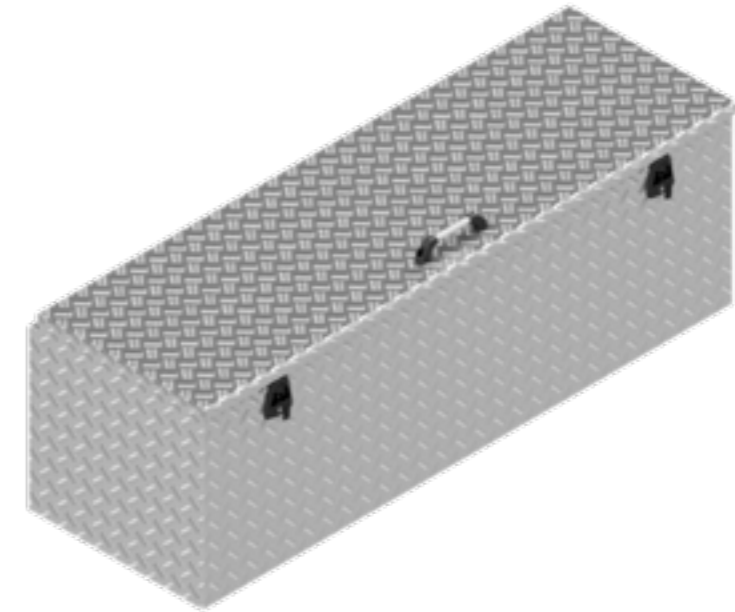

De Haan Box 186060 BT