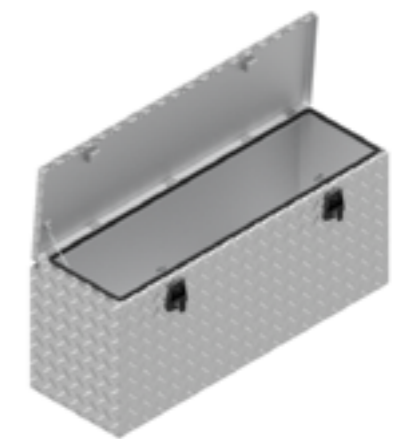

De Haan Box 124053 BZT