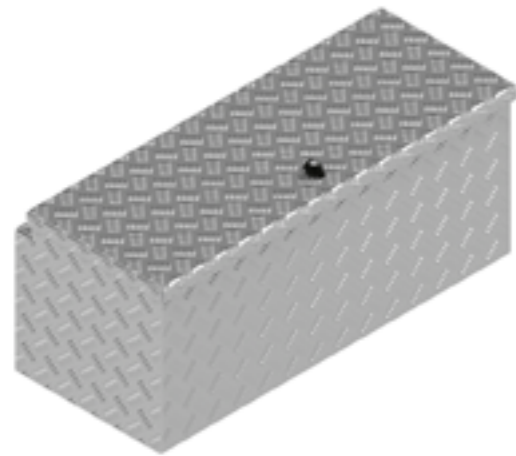

BOX W

Article number	Description	Lock	Dimensions LxDxH	Material	Weight	Chain
4830206	Box WV	Pivotlock	90x38x38	Aluminium diamond plate 2,5/4	14 kg	1
4830204	Box WS	Snaplock	90x38x38	Aluminium diamond plate 2,5/4	14 kg	1
4830205	Box WT	T-Lock	90x38x38	Aluminium diamond plate 2,5/4	14 kg	1

De Haan Box WV