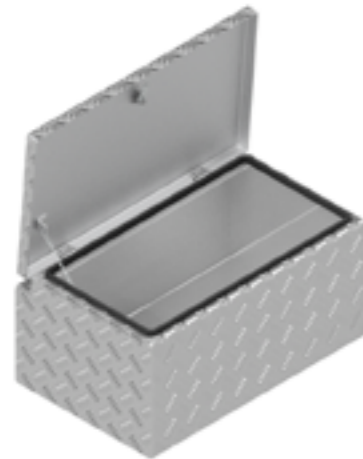

De Haan Box Ecoline S 90x32x19

De Haan Box Ecoline S 90x32x15

De Haan Box SV

De Haan Box S2

De Haan Box ST

This box has a recessed lid so that it can be mounted against the front of a trailer. The box is equipped with stainless steel hinges and can be locked by means of a pivot-, snap- or T-lock. The box is provided with a rubber seal so the contents remain free from water and dust.

De Haan Box MV

De Haan Box MS

De Haan Box LV

De Haan Box LS

De Haan Box MT

De Haan Box LT

This box has a recessed lid so that it can be mounted against the front of a trailer. The box is equipped with stainless steel hinges and can be locked by means of a pivot-, snap- or T-lock. The box is provided with a rubber seal so the contents remain free from water and dust.

# BOX L

Article number	Description	Lock	Dimensions LxDxH	Material	Weight	Chain
360062	Box LV	Pivotlock	75x38x29,5	Aluminium diamond plate 2,5/4	10 kg	1
4830181	Box LS	Snaplock	75x38x29,5	Aluminium diamond plate 2,5/4	10 kg	1
4830182	Box LT	T-Lock	75x38x29,5	Aluminium diamond plate 2,5/4	10 kg	1

This box has a recessed lid so that it can be mounted against the front of a trailer. The box is equipped with stainless steel hinges and can be locked by means of a pivot-, snap- or T-lock. The box is provided with a rubber seal so the contents remain free from water and dust.