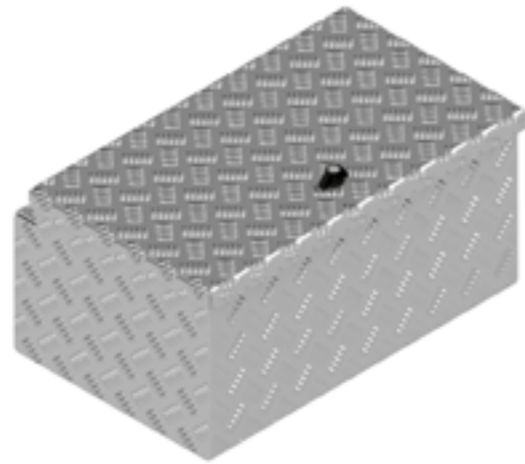

BOX M

Article number	Description	Lock	Dimensions LxDxH	Material	Weight	Chain
360061	Box MV	Pivotlock	60x38x29,5	Aluminium diamond plate 2,5/4	8 kg	1
4830183	Box MS	Snaplock	60x38x29,5	Aluminium diamond plate 2,5/4	8 kg	1
4830184	Box MT	T-Lock	60x38x29,5	Aluminium diamond plate 2,5/4	8 kg	1

De Haan Box MV