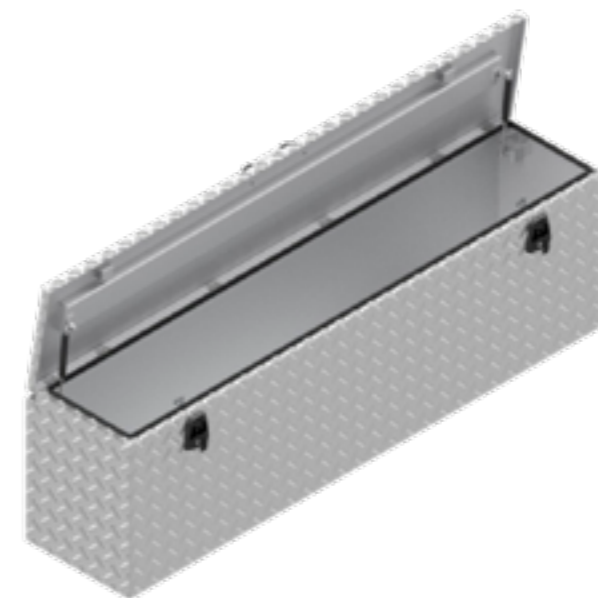

De Haan Box 184053 BT