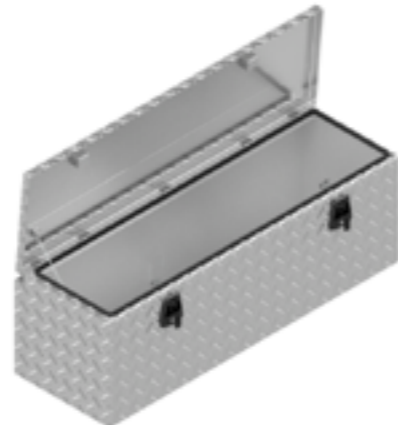

De Haan Box 124040 BZT

BOX MADE TO ORDER

Article number	Description	Lock	Dimensions LxDxH	Material	Weight	Handle	Gas spring
4830102	124053 BT	T-Lock	120x40x53	Aluminium diamond plate 2,5/4	25 kg	1	2
4830103	124053 BZT	T-Lock	120x40x53	Aluminium diamond plate 2,5/4	23 kg	0	0